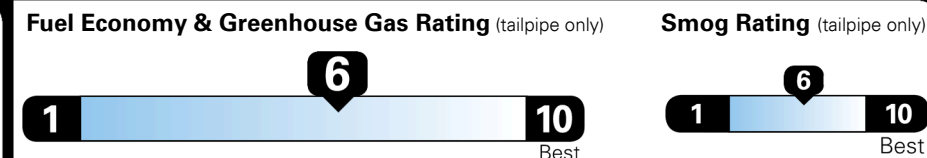

EPA DOT Fuel Economy and Environment

Gasoline Vehicle

Fuel Economy
34 MPG combined city/hwy
35 MPG city
34 MPG highway
2.9 gallons per 100 miles
Small SUVs range from 14 to 125 MPG. The best vehicle rates 146 MPGe.

You save $1,250 in fuel costs over 5 years compared to the average new vehicle.

Annual fuel cost
$1,450